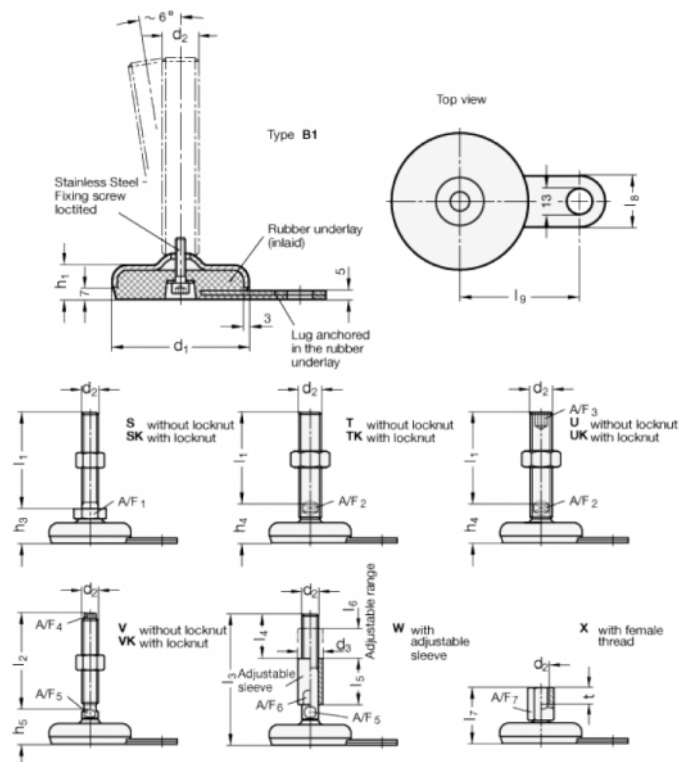

Article number: 2033100M24150B1TK  
 Description: E+G levelling foot  
 GN 33-100-M24-150-B1-TK, Stainless steel  
 Note: TK With nut, Wrench flat at the bottom

## Measures

- A/F2 = 19
- d1 = 100
- d2 = M24
- h1 = 21
- h4 = 39
- l1 = 150
- l8 = 30
- l9 = 80